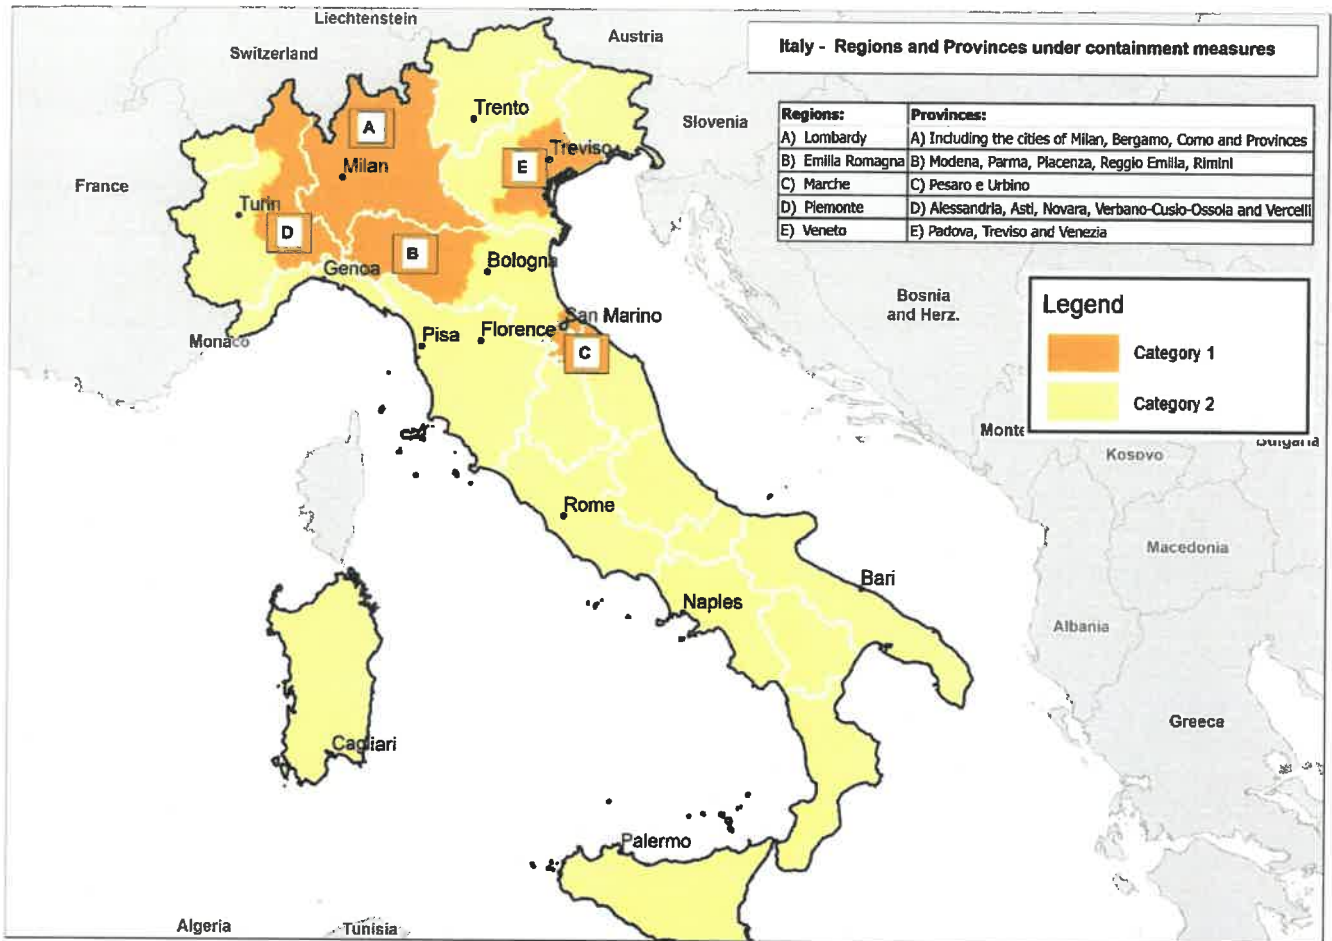

Map showing specified areas of Italy, as of 08 March 2020.

Orange area	Category 1 specified areas in northern Italy	Regions:	Provinces:
		a) Lombardy	including the cities of Milan, Bergamo, Como and provinces
		b) Emilia Romagna	Modena, Parma, Piacenza, Reggio Emilia, Rimini
		c) Marche	Pesaro e Urbino
		d) Piemonte	Alessandria, Asti, Novara, Verban-Cusio-Ossola and Vercelli
		Veneto	Padova, Treviso and Venezia
Yellow area	Category 2		